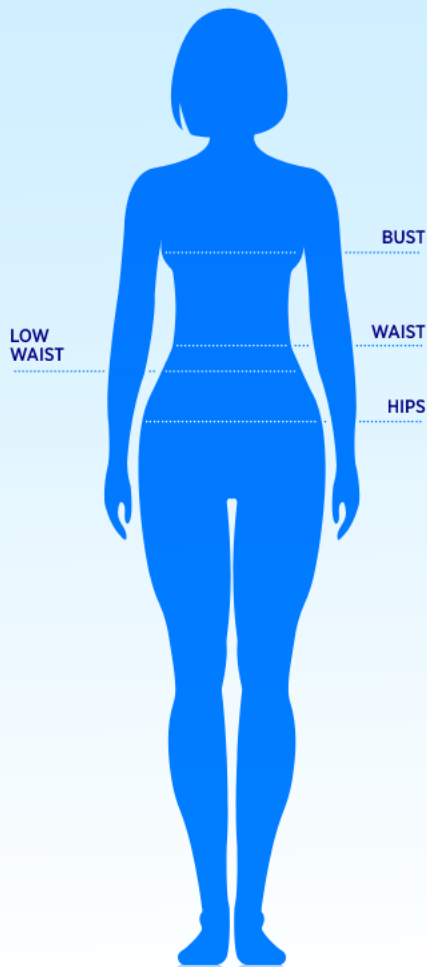

SIZING CHART

MEDICAL

TUNICS

UK	6	8	10	12	14	16	18	20	22	24	26	28	30
US	2	4	6	8	10	12	14	16	18	20	22	24	26

BUST

INCHES	32"	34"	36"	38"	40"	42"	44"	47"	50"	53"	55"	57"	59"
CMS	81.5	86.5	91.5	96.5	101.5	106.5	111.5	119	126.5	134	139	144	149

WAIST NATURAL

INCHES	25"	27"	29"	31"	33"	35"	37"	40"	43"	46"	48"	50"	52"
CMS	63.5	68.5	73.5	78.5	83.5	88.5	93.5	101	108.5	116	121	126	131

HIPS

INCHES	34"	36"	38"	40"	42"	44"	46"	49"	52"	55"	57"	59"	61"
CMS	86.5	91.5	96.5	101.5	106.5	111.5	116.5	124	131.5	139	144	149	154

TROUSERS

UK	6	8	10	12	14	16	18	20	22	24	26	28	30
US	2	4	6	8	10	12	14	16	18	20	22	24	26

LOW WAIST

INCHES	28"	30"	32"	34"	36"	38"	40"	42.5"	44"	46.5"	48.5"	50.5"	52.5"
CMS	71	76	81	86	91	96	101	108.5	116	123.5	128.5	133.5	138.5